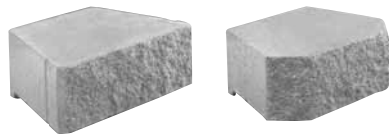

**ROGERS BLOCK**  
www.rogersblock.com

**ANCHOR® DIAMOND® STRAIGHT AND BEVELED**

**STRAIGHT UNIT      BEVELED UNIT**

height inches	6	6
length inches (front)	17.250	15.875
depth inches	12	12

Product Description	Lbs Per Unit	Pcs Per Pallet	SF Per Pallet	LN Ft Per Unit	LN Ft Per Pallet	Coverage (SF)	Units per SF	Lbs Per SF	Lbs Per Pallet
Straight Unit	76	36	25.88	1.4	50.40	0.719	1.39	105.64	2,736
Beveled Unit	71	36	23.80	1.3	46.80	0.661	1.51	107.21	2,556

Colors: Desert Tan, Lava, Natural Gray

Visit our website or call 800.837.3384 for more information about this product.