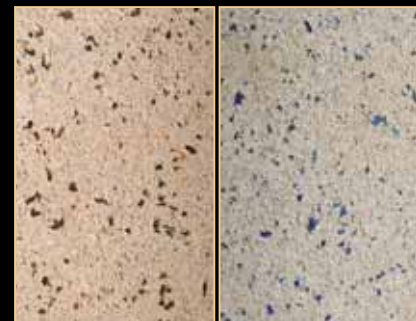

ROGERS BLOCK ARCHITECTURAL COLOR PALETTE

CORE

Split Face JASPER
Ground Face JASPER

Split Face LIMONITE
Ground Face LIMONITE

Split Face CITRINE
Ground Face CITRINE

Split Face CINNABAR
Ground Face CINNABAR

Split Face SUNSTONE
Ground Face SUNSTONE

Split Face GARNET
Ground Face GARNET

Split Face SILLIMANITE
Ground Face SILLIMANITE

PREMIER

Split Face OPAL
Ground Face OPAL

Split Face SPHALERITE
Ground Face SPHALERITE

Split Face JADE
Ground Face JADE

Split Face DRUZY
Ground Face DRUZY

Split Face BERYL
Ground Face BERYL

Split Face RHYOLITE
Ground Face RHYOLITE

Split Face PEARL
Ground Face PEARL

Split Face PECTOLITE
Ground Face PECTOLITE

EXCLUSIVE

Split Face QUARTZ
Ground Face QUARTZ

Split Face OBSIDIAN
Ground Face OBSIDIAN

Split Face AZURITE
Ground Face AZURITE

Ground Face TRILLOBITE (GLASS ACCENT)
Ground Face LAPIS (GLASS ACCENT)

800.837.3384

www.rogersblock.com

This sample is intended to represent the average color tones and textures of these items. Allowances should be made for slight variations in the units delivered. We do not guarantee to exactly duplicate this sample.